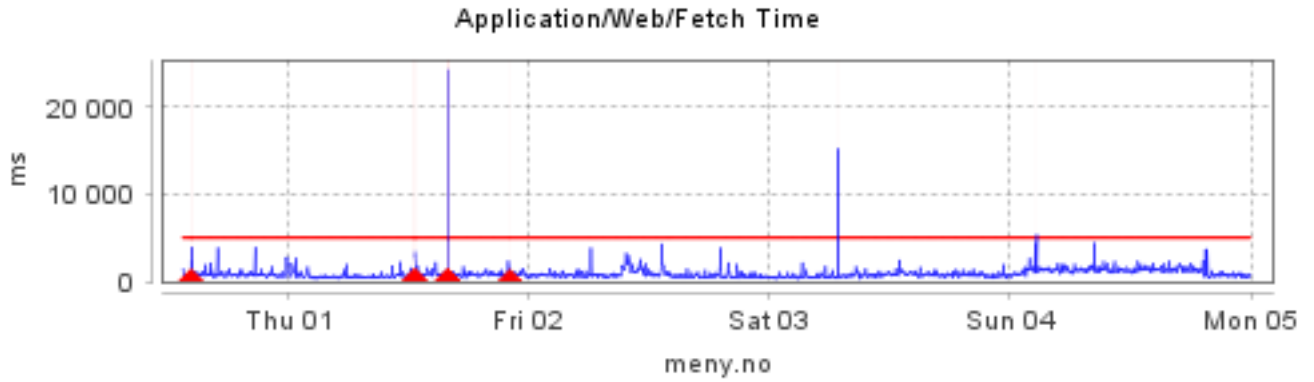

### spar.no

Asset Targets: www.spar.no  
 Asset Groups:  
 Description:

Asset Metrics

**meny.no**

Asset Targets: www.meny.no  
 Asset Groups:  
 Description:

Asset Metrics

**mix.no**

Asset Targets: www.mix.no  
 Asset Groups:  
 Description: