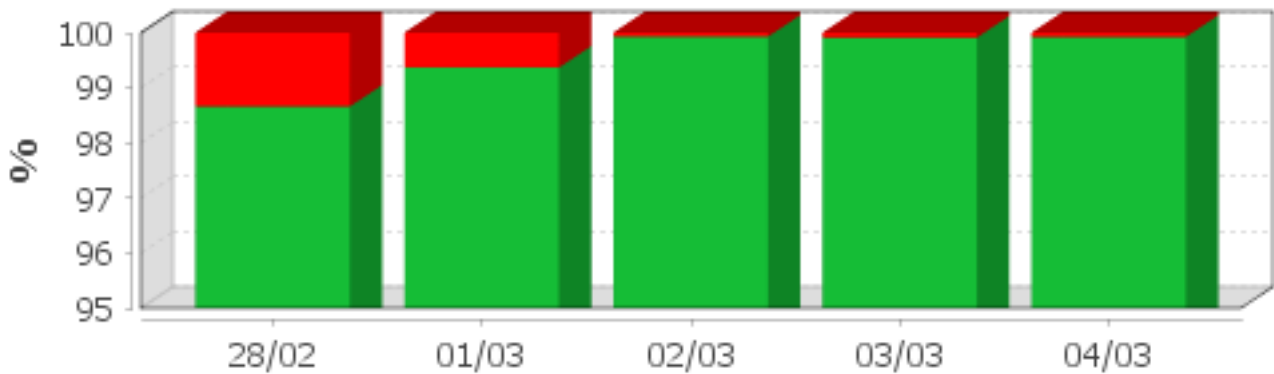

Gruppen, hele døgnet

Service: Gruppen
Account: Demo
Responsible Team: Demo_team
Description:
SLA Norgesgruppen, hele døgnet

100,0%

Compliance: 97,5%

Period: Day

Service Operating Period

Monday	Tuesday	Wednesday	Thursday	Friday	Saturday	Sunday
Full Day	Full Day	Full Day	Full Day	Full Day	Full Day	Full Day

Historic SLA Overview

Historic SLA Overview

name	Period	Goal	Actual		Type
Gruppen, hele døgnet	4 mar - 5 mar	97,5%	99,9%	●	Day
Gruppen, hele døgnet	3 mar - 4 mar	97,5%	99,9%	●	Day
Gruppen, hele døgnet	2 mar - 3 mar	97,5%	99,9%	●	Day
Gruppen, hele døgnet	1 mar - 2 mar	97,5%	99,4%	●	Day
Gruppen, hele døgnet	28 feb - 1 mar	97,5%	98,7%	●	Day

ServiceLog Entries

Time	Description
28.02.2018 11:47	The service qualifier 'URL page fetch time' is down, value Connection error. Involving asset: norgesgruppen.no, target: www.norgesgruppen.no.
28.02.2018 11:47	An error is noted on the service qualifier 'URL page fetch time', service element '[norgesgruppen.no]', service model: '[Norgesgruppen]' for asset: 'norgesgruppen.no'
28.02.2018 13:27	The service qualifier 'URL page fetch time' is down, value Configuration error. Involving asset: jacobs.no, target: www.jacobs.no.
28.02.2018 13:27	An error is noted on the service qualifier 'URL page fetch time', service element '[jacobs.no]', service model: '[Norgesgruppen]' for asset: 'jacobs.no'
28.02.2018 14:11	An error is noted on the service qualifier 'URL page fetch time', service element '[meny.no]', service model: '[Norgesgruppen]' for asset: 'meny.no'
28.02.2018 14:11	The service qualifier 'URL page fetch time' is down, value Connection timeout. Involving asset: meny.no, target: www.meny.no.
01.03.2018 13:01	An error is noted on the service qualifier 'URL page fetch time', service element '[joker.no]', service model: '[Norgesgruppen]' for asset: 'joker.no'