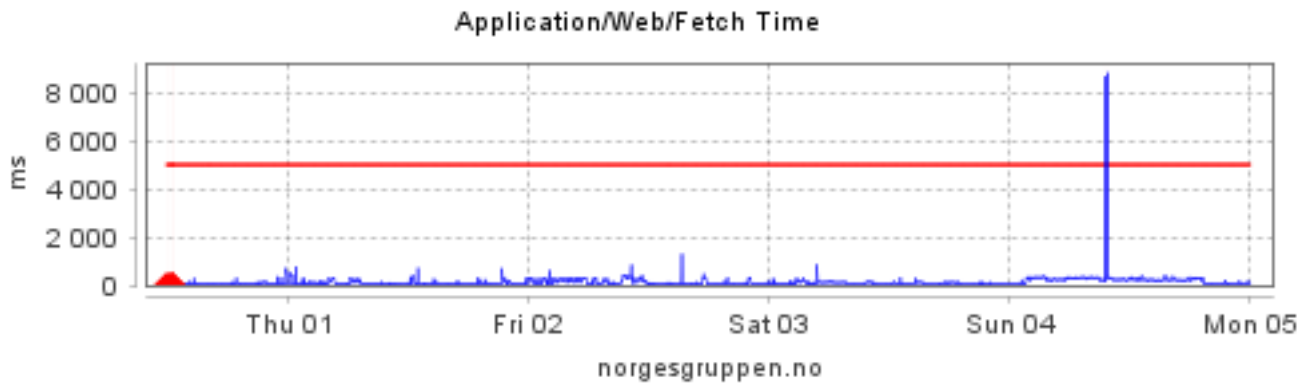

Svartider for de individuelle butikkene (URL'ene)

norgesgruppen.no

Asset Targets: www.norgesgruppen.no
Asset Groups:
Description:

Asset Metrics

jacobs.no

Asset Targets: www.jacobs.no
Asset Groups:
Description: