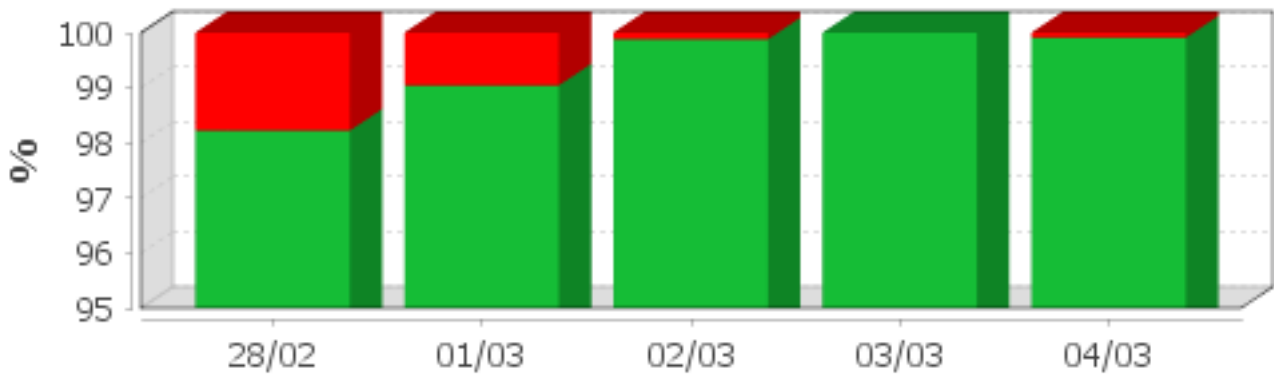

Gruppen 07:00-21:00

Service: Gruppen
Account: Demo
Responsible Team: Demo_team
Description:
SLA, tidsrom 07:00-21:00

100,0%

Compliance: 99,0%

Period: Day

Service Operating Period

Monday	Tuesday	Wednesday	Thursday	Friday	Saturday	Sunday
07:00 - 21:00	07:00 - 21:00	07:00 - 21:00	07:00 - 21:00	07:00 - 21:00	07:00 - 21:00	07:00 - 21:00

Historic SLA Overview

Historic SLA Overview

name	Period	Goal	Actual		Type
Gruppen 07:00-21:00	4 mar - 5 mar	99,0%	99,9%	●	Day
Gruppen 07:00-21:00	3 mar - 4 mar	99,0%	100,0%	●	Day
Gruppen 07:00-21:00	2 mar - 3 mar	99,0%	99,9%	●	Day
Gruppen 07:00-21:00	1 mar - 2 mar	99,0%	99,1%	●	Day
Gruppen 07:00-21:00	28 feb - 1 mar	99,0%	98,2%	●	Day

ServiceLog Entries

Time	Description
28.02.2018 11:47	The service qualifier 'URL page fetch time' is down, value Connection error. Involving asset: norgesgruppen.no, target: www.norgesgruppen.no.
28.02.2018 11:47	An error is noted on the service qualifier 'URL page fetch time', service element '[norgesgruppen.no]', service model: '[Norgesgruppen]' for asset: 'norgesgruppen.no'
28.02.2018 13:27	The service qualifier 'URL page fetch time' is down, value Configuration error. Involving asset: jacobs.no, target: www.jacobs.no.
28.02.2018 13:27	An error is noted on the service qualifier 'URL page fetch time', service element '[jacobs.no]', service model: '[Norgesgruppen]' for asset: 'jacobs.no'
28.02.2018 14:11	An error is noted on the service qualifier 'URL page fetch time', service element '[meny.no]', service model: '[Norgesgruppen]' for asset: 'meny.no'
28.02.2018 14:11	The service qualifier 'URL page fetch time' is down, value Connection timeout. Involving asset: meny.no, target: www.meny.no.
01.03.2018 13:01	An error is noted on the service qualifier 'URL page fetch time', service element '[joker.no]', service model: '[Norgesgruppen]' for asset: 'joker.no'