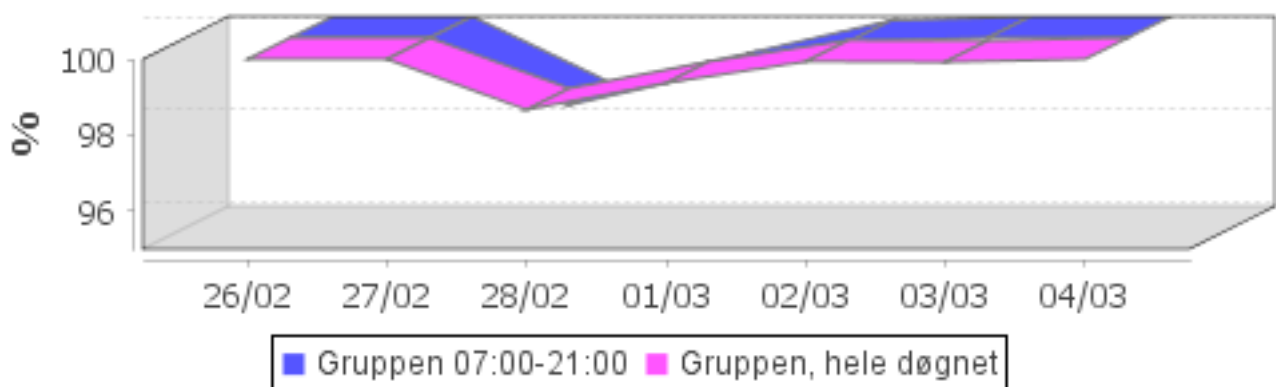

Historic SLA Overview