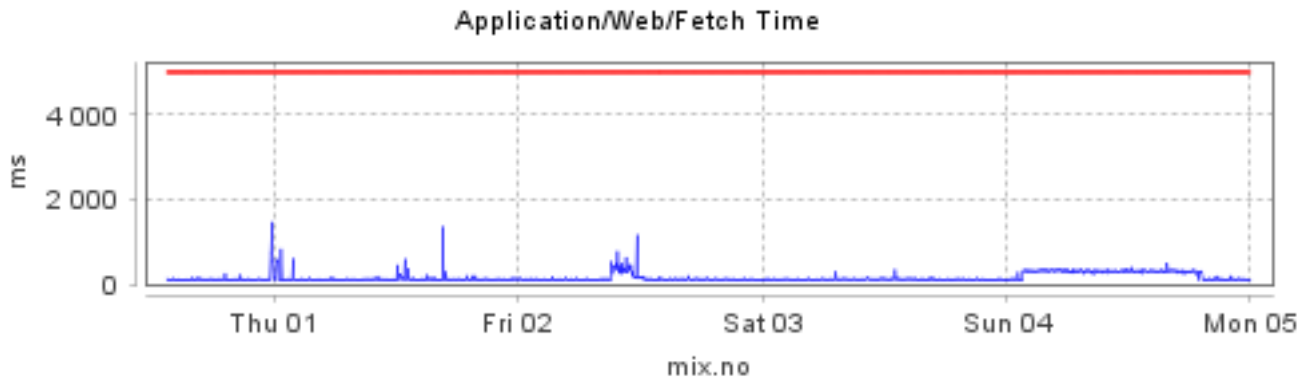

Asset Metrics