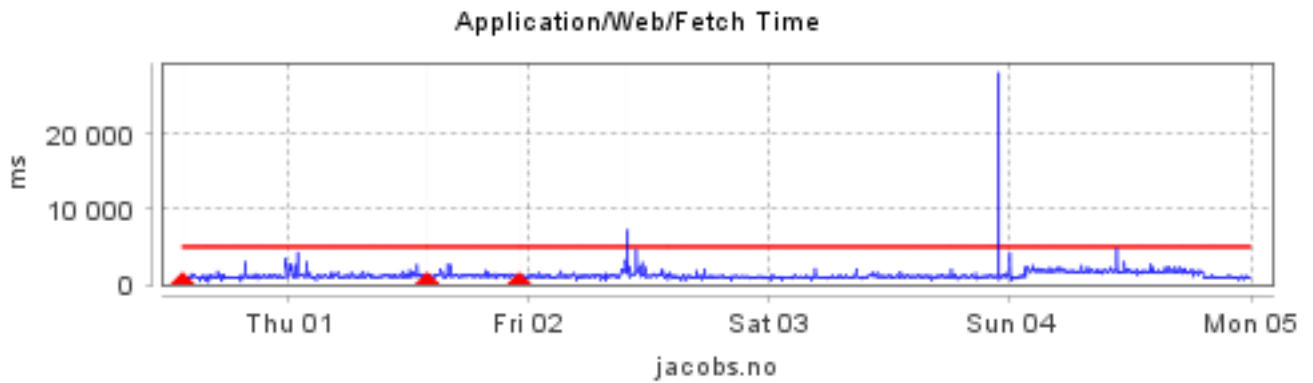

Asset Metrics

spar.no

Asset Targets: www.spar.no
Asset Groups:
Description: